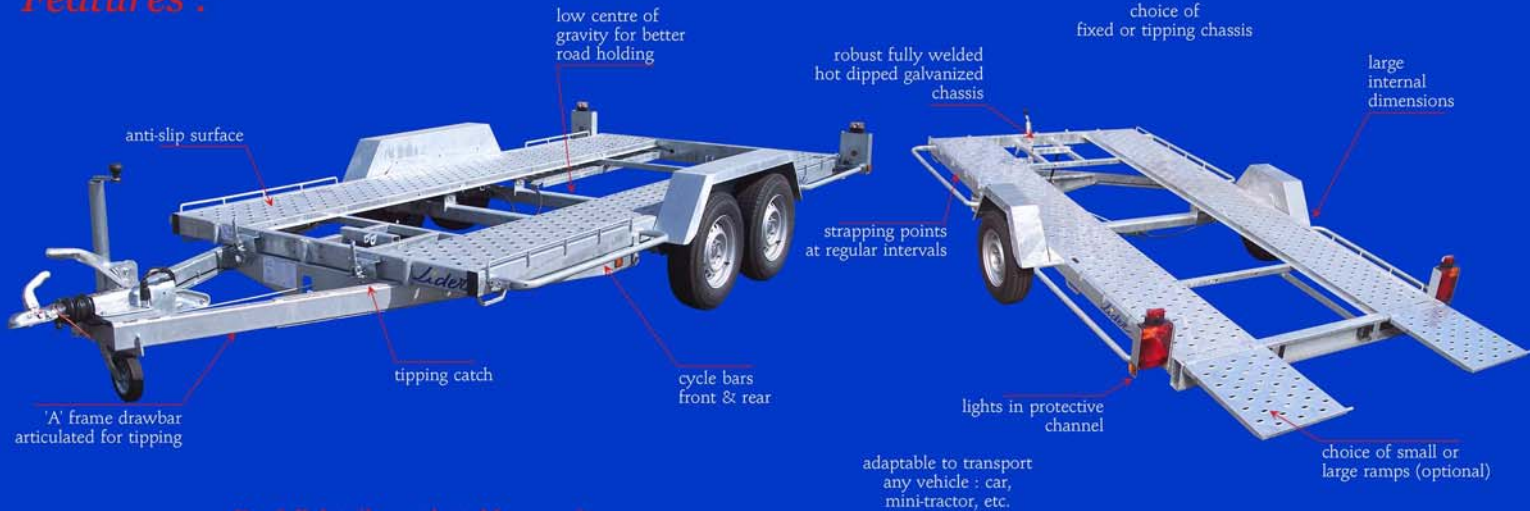

Features :

For full details see the table opposite

Models shown : Car transporter