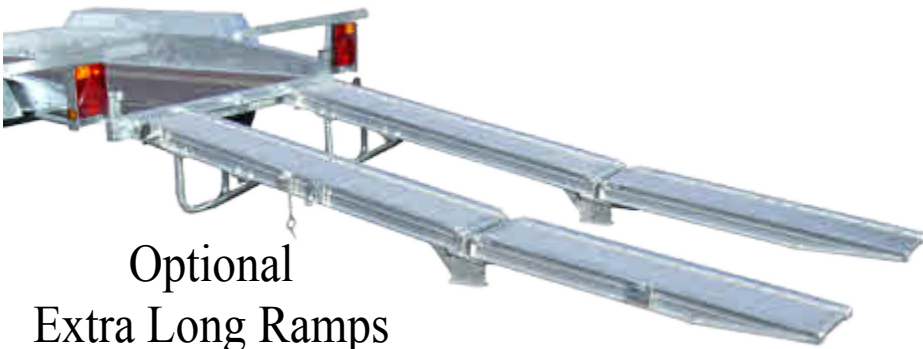

# Plant Trailers 2011

*Lider*

29850/29900

29850/29900

29850/29900

Specification	Plant Trailer	Plant Trailer	Plant Trailer	Plant Trailer
Model Type	29850 / 29860	29855 / 29865	29900	29905
Max Legal Weight Kg	2500 Kg/3500Kg	2500 Kg/3500Kg	3500 Kg	3500 Kg
Internal Dimensions (L x W cm)	300 x 145	300 x 145	350 x 170	350 x 170
Tare Weight Kg	520 Kg /620Kg	580 Kg/680Kg	680 Kg	700 Kg
Tyre size	175x14C/195x14C	175x14C/195x14C	195 x 14C	195 x 14C
Gross Axle Weight (Kg)	2x1300Kg/1800Kg	2x1300Kg/1800Kg	2 x 1800 kg	2 x 1800 kg
Drawbar Type	Fixed "A" Frame	Adjustable	Fixed "A" Frame	Adjustable
Loading Height (cm)	49 cm	49 cm	52 cm	52 cm
Standard Equipment	HD Phenol plywood floor, alu ramps 1m60 - drops under ramps			
Options	Stop bunk - Bucket bracket - 3rd ramp, spare wheel, tie down chains, 24/12V converter, document case, eye for adjustable drawbar			

# Standard Features

Optional  
Extra Long Ramps

Optional  
3rd Ramp

Replaceable  
Wooden Floor

Aluminium  
Ramps

14" Tyres

Heavy duty  
Steel  
Mudguards

Drop Stands