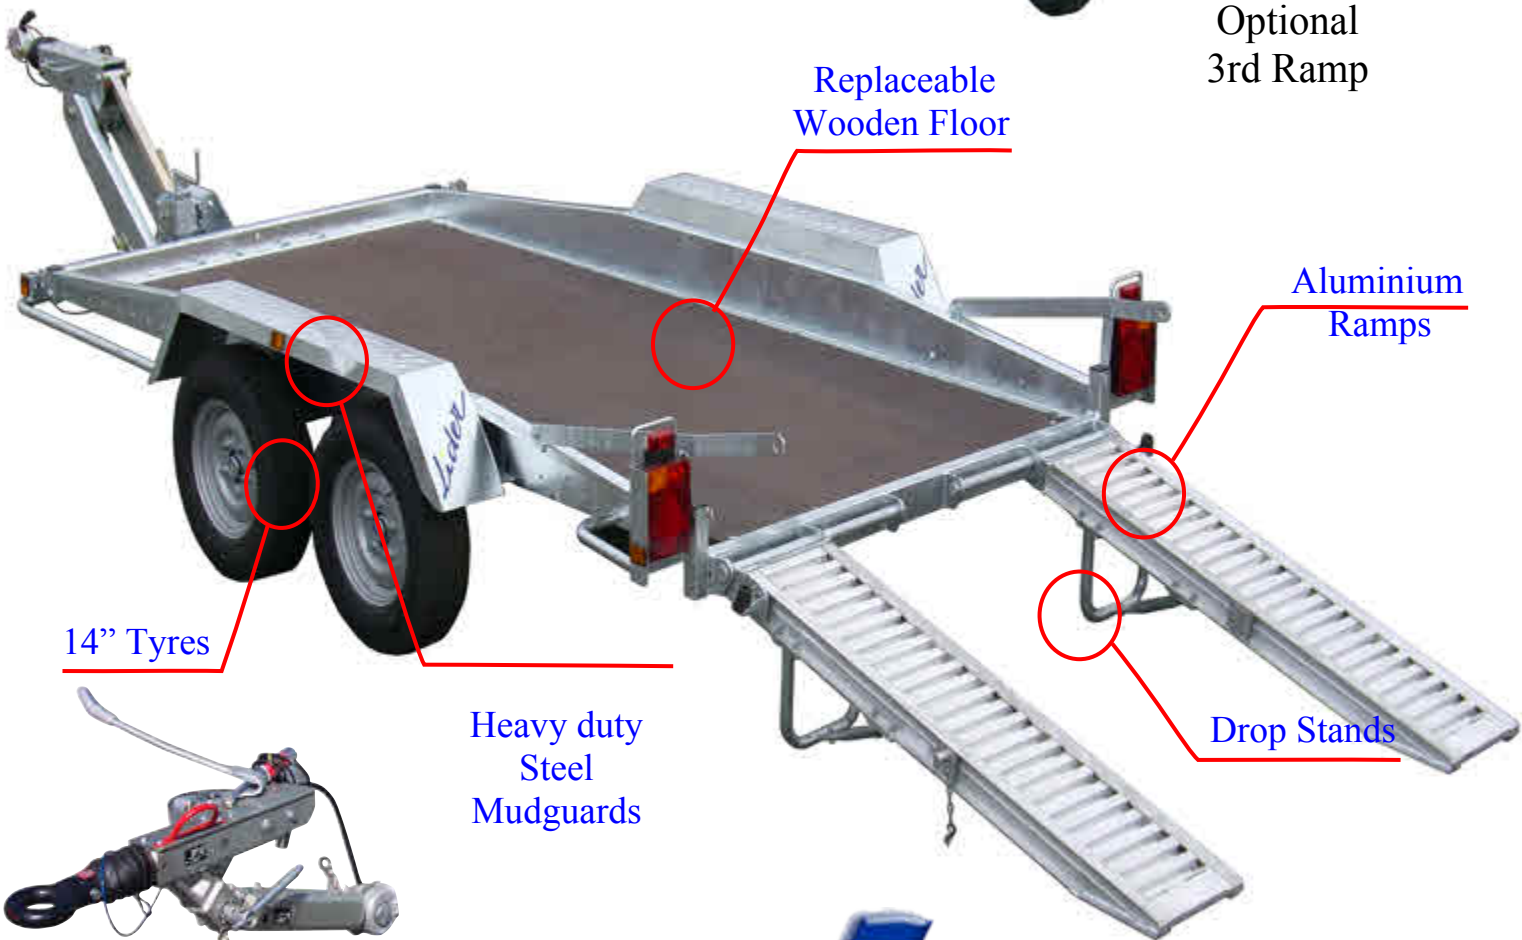

# Plant Trailers 2011

*Lider*

29850/29900

29850/29900

29850/29900

Specification	Plant Trailer	Plant Trailer	Plant Trailer	Plant Trailer
Model Type	29850 / 29860	29855 / 29865	29900	29905
Max Legal Weight Kg	2500 Kg/3500Kg	2500 Kg/3500Kg	3500 Kg	3500 Kg
Internal Dimensions (L x W cm)	300 x 145	300 x 145	350 x 170	350 x 170
Tare Weight Kg	520 Kg /620Kg	580 Kg/680Kg	680 Kg	700 Kg
Tyre size	175x14C/195x14C	175x14C/195x14C	195 x 14C	195 x 14C
Gross Axle Weight (Kg)	2x1300Kg/1800Kg	2x1300Kg/1800Kg	2 x 1800 kg	2 x 1800 kg
Drawbar Type	Fixed "A" Frame	Adjustable	Fixed "A" Frame	Adjustable
Loading Height (cm)	49 cm	49 cm	52 cm	52 cm
Standard Equipment	HD Phenol plywood floor, alu ramps 1m60 - drops under ramps			
Options	Stop bunk - Bucket bracket - 3rd ramp, spare wheel, tie down chains, 24/12V converter, document case, eye for adjustable drawbar			

# Standard Features

Optional  
Extra Long Ramps

Optional  
3rd Ramp

Replaceable  
Wooden Floor

Aluminium  
Ramps

14" Tyres

Heavy duty  
Steel  
Mudguards

Drop Stands