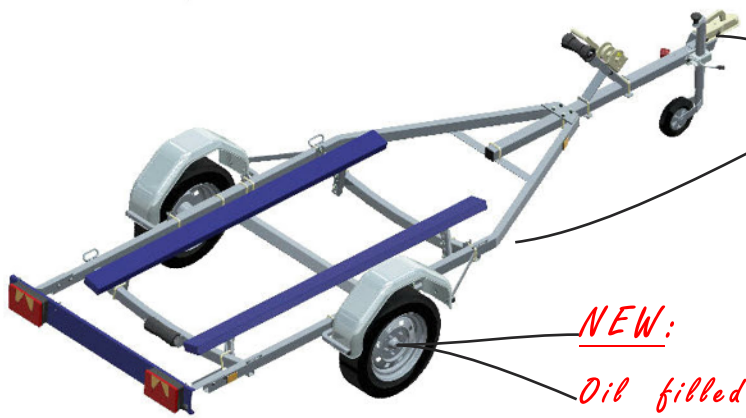

2010 Range

Importers.
Leroni Trailers Ltd., Dunshauglin, Co. Meath.
☎046-9052101 or 086-8073379
email: info@leroni.ie web: www.leroni.ie

G500JA / G500J

NEW:

*Screws and clamps
Stainless Steel*

D 1056 J

NEW:

Oil filled Hubs

G1102J

*Comes with Adjustable banks, Lashing points, adjustable length
lighting board and Jockey wheel as standard.*

MODEL	Nett Weight Kgs	Load	No Axles	Wheel Size	Price Incl VAT 21%
G500JA	500 kg	370kg	1	155/70 R13	€ 850.00
G500JA	650 kg	500 kg	1	155/70 R13	€ 870.00
D1056J	650 kg	500 kg	1	155/70 R13	€ 980.00
G1102J	1100 kg	810 kg	1 Braked	165 R14C	€ 2,280.00

Trailers over 750 Kgs gross will require Brakes
The Payload per trailer may vary depending on options fitted
The Manufacturer and their agents reserve the right to change the specifications and Prices without notice