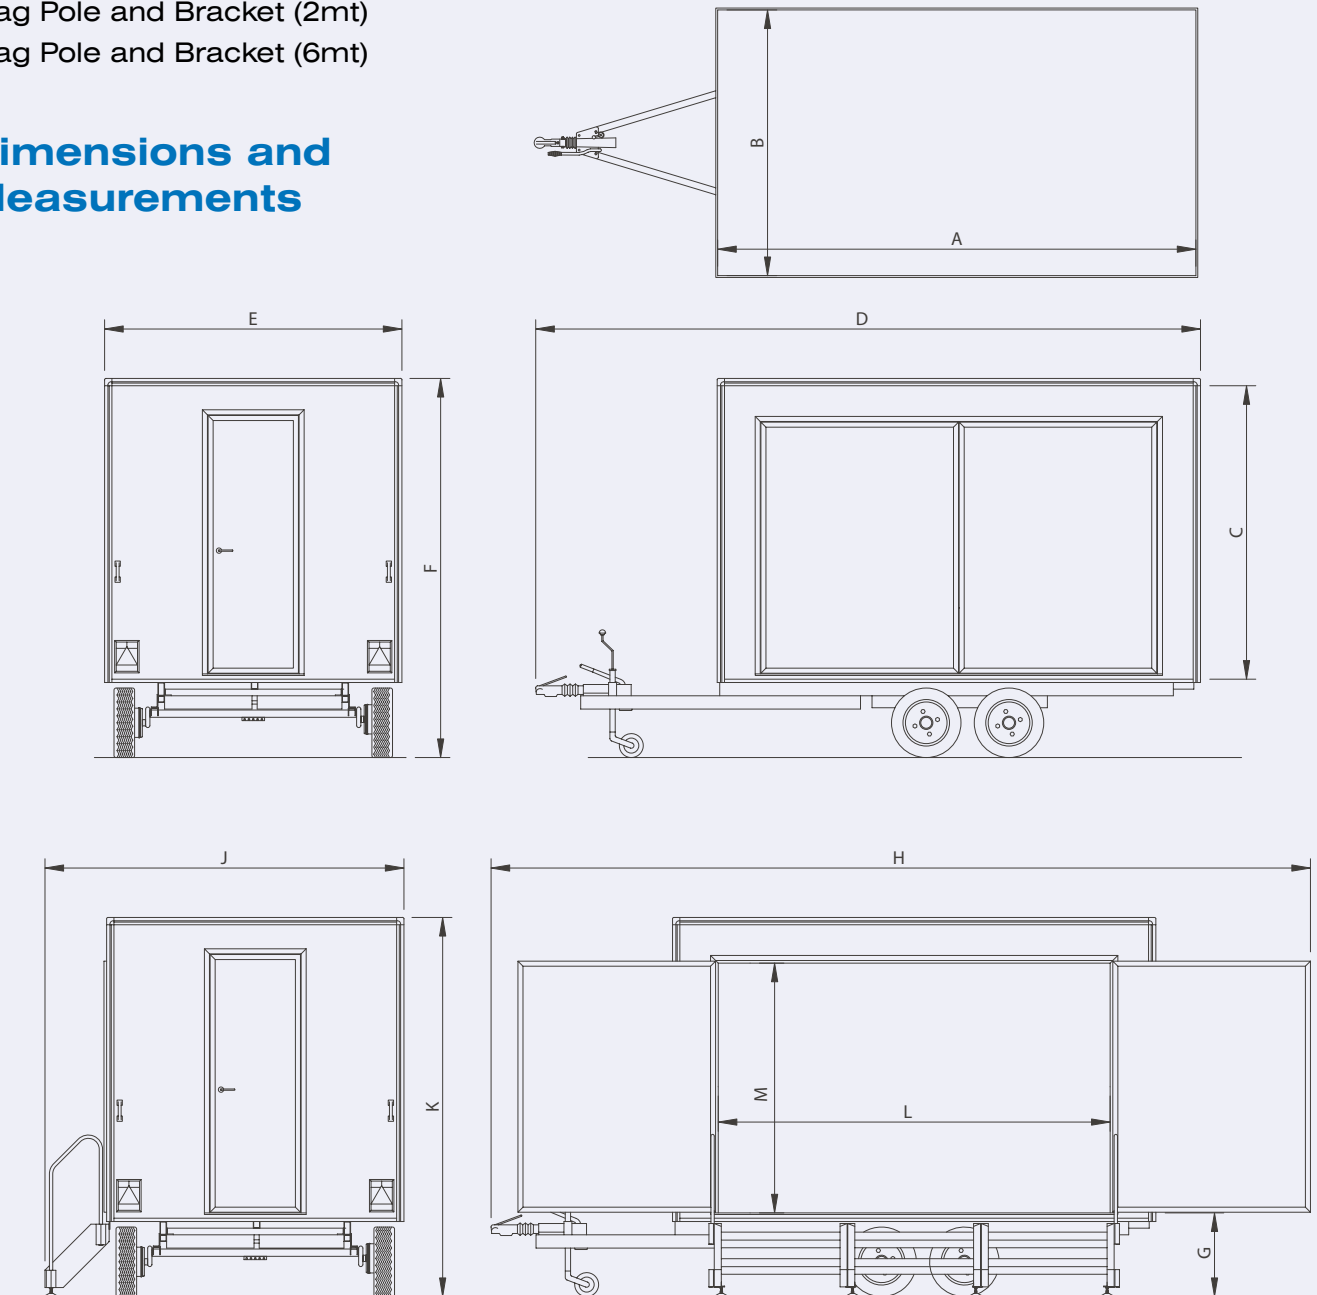

TOW MASTER

Idaho

Exhibition

The Idaho

The Idaho has 3 metre double doors to the near side. It has a wind out canopy to provide shelter in poor weather and 3 lift off aluminium steps. The double doors act as display wings when open and can be used for display purposes.

Standard Features

- Double doors
- Personnel door
- Recessed road lights
- 3x1200mm aluminium steps
c/w 2 handrails
- Wind out canopy
- Solid roof
- Spare wheel

Internal Dimensions:

Length	Width	Height
3.6 metre (12')	2.2 metre (7'2")	2.2 metre (7'2")
4.2 metre (14')	2.2 metre (7'2")	2.2 metre (7'2")
4.8 metre (16')	2.2 metre (7'2")	2.2 metre (7'2")
5.5 metre (18')	2.2 metre (7'2")	2.2 metre (7'2")

Optional Extras:

- Display Wing Panels (pair)
- Aerodynamic nose cone
- 240v electric pack
- PVC skirting (per mt)
- Nyloop Display boards (per sq mt)
- Carpet Tiles (per linear mt)
- Double base unit (1200mm)
- Day Seat (1200mm)
- Flag Pole and Bracket (2mt)
- Flag Pole and Bracket (6mt)
- Sink c/w hand pump, clean and waste water carriers
- Slide out generator compartment
- 2 burner hob c/w gas bottle compartment and regulator
- Gas water heater c/w regulator and electric pump
- Slide out personnel step
- Petrol generator 2.2kw (c/w hook up lead)
- Window(s)

Dimensions and Measurements

		REF	3.6 x 2.2M	4.2 x 2.2M	4.8 x 2.2M	5.5 x 2.2M
UNIT CLOSED	INTERNAL LENGTH	A	3600mm	4200mm	4800mm	5500mm
UNIT CLOSED	INTERNAL WIDTH	B	2200mm	2200mm	2200mm	2200mm
UNIT CLOSED	INTERNAL HEIGHT	C	2200mm	2200mm	2200mm	2200mm
UNIT CLOSED	OVERALL LENGTH	D	5004mm	5604mm	6204mm	6904mm
UNIT CLOSED	OVERALL WIDTH	E	2238mm	2238mm	2238mm	2238mm
UNIT CLOSED	OVERALL HEIGHT	F	2854mm	2854mm	2854mm	2854mm
UNIT CLOSED	FLOOR HEIGHT	G	600mm	600mm	600mm	600mm
UNIT OPEN	OVERALL LENGTH	H	6168mm	6468mm	6768mm	7118mm
UNIT OPEN	OVERALL WIDTH	J	2702mm	2702mm	2702mm	2702mm
UNIT OPEN	OVERALL HEIGHT	K	2854mm	2854mm	2854mm	2854mm
UNIT OPEN	FLAP WIDTH	L	2950mm	2950mm	2950mm	2950mm
UNIT OPEN	FLAP HEIGHT	M	1880mm	1880mm	1880mm	1880mm