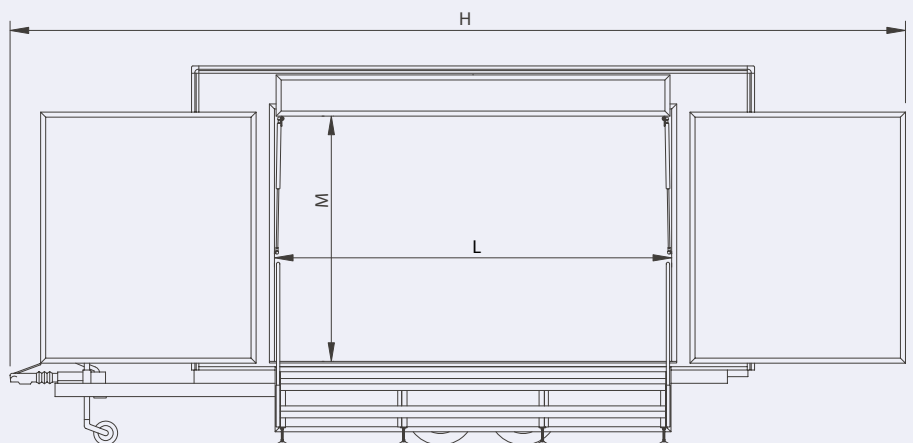

TOW MASTER

Colorado

Exhibition
Exhibition
Exhibition
Exhibition
Exhibition
Exhibition

The Colorado

The Colorado is our most popular display unit. With its 3 metre lift up flap and full length steps, it is a very welcoming unit that can be fully set up in minutes. It is available in a variety of sizes with a full range of optional extras.

Standard Features

- 3 metre lift up canopy
- Personnel door
- Recessed road lights
- Full length step and handrails
- Logo board
- Solid roof
- Spare wheel

Internal Dimensions

Length	Width	Height
3.6 metre (12')	2.2 metre (7'2")	2.2 metre (7'2")
4.2 metre (14')	2.2 metre (7'2")	2.2 metre (7'2")
4.8 metre (16')	2.2 metre (7'2")	2.2 metre (7'2")
5.5 metre (18')	2.2 metre (7'2")	2.2 metre (7'2")

Dimensions and Measurements

		REF	3.6 x 2.2M	4.2 x 2.2M	4.8 x 2.2M	5.5 x 2.2M
UNIT CLOSED	INTERNAL LENGTH	A	3600mm	4200mm	4800mm	5500mm
UNIT CLOSED	INTERNAL WIDTH	B	2200mm	2200mm	2200mm	2200mm
UNIT CLOSED	INTERNAL HEIGHT	C	2200mm	2200mm	2200mm	2200mm
UNIT CLOSED	OVERALL LENGTH	D	5004mm	5604mm	6204mm	6904mm
UNIT CLOSED	OVERALL WIDTH	E	2298mm	2298mm	2298mm	2298mm
UNIT CLOSED	OVERALL HEIGHT	F	2854mm	2854mm	2854mm	2854mm
UNIT CLOSED	FLOOR HEIGHT	G	600mm	600mm	600mm	600mm
UNIT OPEN	OVERALL LENGTH	H	6510mm	6740mm	7040mm	7390mm
UNIT OPEN	OVERALL WIDTH	J	3652mm	3652mm	3652mm	3652mm
UNIT OPEN	OVERALL HEIGHT	K	2854mm	2854mm	2854mm	2854mm
UNIT OPEN	FLAP WIDTH	L	2990mm	2990mm	2990mm	2990mm
UNIT OPEN	FLAP HEIGHT	M	1900mm	1900mm	1900mm	1900mm