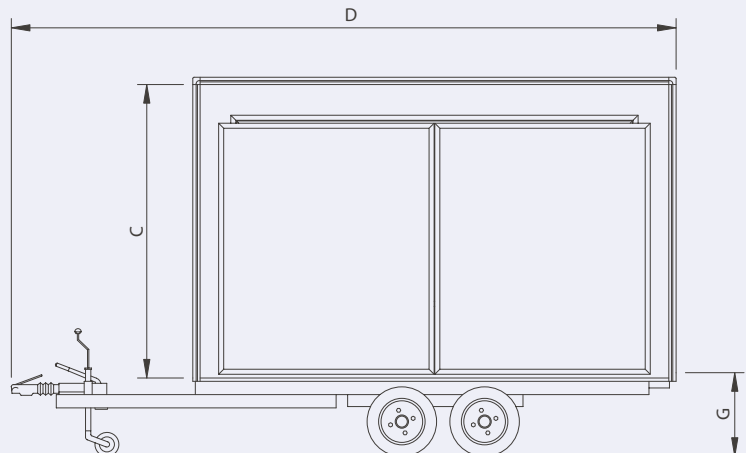

TOW MASTER

Colorado

Exhibition
Exhibition
Exhibition
Exhibition
Exhibition
Exhibition

The Colorado

The Colorado is our most popular display unit. With its 3 metre lift up flap and full length steps, it is a very welcoming unit that can be fully set up in minutes. It is available in a variety of sizes with a full range of optional extras.

Standard Features

- 3 metre lift up canopy
- Personnel door
- Recessed road lights
- Full length step and handrails
- Logo board
- Solid roof
- Spare wheel

Internal Dimensions

Length	Width	Height
3.6 metre (12')	2.2 metre (7'2")	2.2 metre (7'2")
4.2 metre (14')	2.2 metre (7'2")	2.2 metre (7'2")
4.8 metre (16')	2.2 metre (7'2")	2.2 metre (7'2")
5.5 metre (18')	2.2 metre (7'2")	2.2 metre (7'2")

Dimensions and Measurements

		REF	3.6 x 2.2M	4.2 x 2.2M	4.8 x 2.2M	5.5 x 2.2M
UNIT CLOSED	INTERNAL LENGTH	A	3600mm	4200mm	4800mm	5500mm
UNIT CLOSED	INTERNAL WIDTH	B	2200mm	2200mm	2200mm	2200mm
UNIT CLOSED	INTERNAL HEIGHT	C	2200mm	2200mm	2200mm	2200mm
UNIT CLOSED	OVERALL LENGTH	D	5004mm	5604mm	6204mm	6904mm
UNIT CLOSED	OVERALL WIDTH	E	2298mm	2298mm	2298mm	2298mm
UNIT CLOSED	OVERALL HEIGHT	F	2854mm	2854mm	2854mm	2854mm
UNIT CLOSED	FLOOR HEIGHT	G	600mm	600mm	600mm	600mm
UNIT OPEN	OVERALL LENGTH	H	6510mm	6740mm	7040mm	7390mm
UNIT OPEN	OVERALL WIDTH	J	3652mm	3652mm	3652mm	3652mm
UNIT OPEN	OVERALL HEIGHT	K	2854mm	2854mm	2854mm	2854mm
UNIT OPEN	FLAP WIDTH	L	2990mm	2990mm	2990mm	2990mm
UNIT OPEN	FLAP HEIGHT	M	1900mm	1900mm	1900mm	1900mm