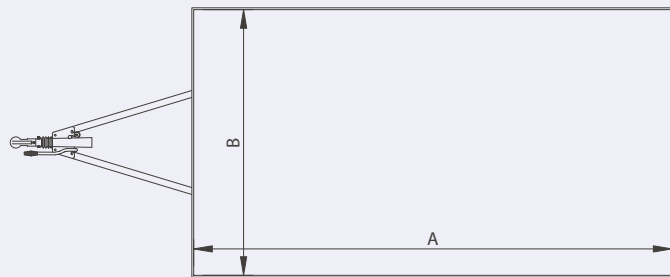

TOW MASTER

Colorado

Exhibition
Exhibition
Exhibition
Exhibition
Exhibition
Exhibition

The Colorado

The Colorado is our most popular display unit. With its 3 metre lift up flap and full length steps, it is a very welcoming unit that can be fully set up in minutes. It is available in a variety of sizes with a full range of optional extras.

Standard Features

- 3 metre lift up canopy
- Personnel door
- Recessed road lights
- Full length step and handrails
- Logo board
- Solid roof
- Spare wheel

Internal Dimensions

Length	Width	Height
3.6 metre (12')	2.2 metre (7'2")	2.2 metre (7'2")
4.2 metre (14')	2.2 metre (7'2")	2.2 metre (7'2")
4.8 metre (16')	2.2 metre (7'2")	2.2 metre (7'2")
5.5 metre (18')	2.2 metre (7'2")	2.2 metre (7'2")

Dimensions and Measurements

		REF	3.6 x 2.2M	4.2 x 2.2M	4.8 x 2.2M	5.5 x 2.2M
UNIT CLOSED	INTERNAL LENGTH	A	3600mm	4200mm	4800mm	5500mm
UNIT CLOSED	INTERNAL WIDTH	B	2200mm	2200mm	2200mm	2200mm
UNIT CLOSED	INTERNAL HEIGHT	C	2200mm	2200mm	2200mm	2200mm
UNIT CLOSED	OVERALL LENGTH	D	5004mm	5604mm	6204mm	6904mm
UNIT CLOSED	OVERALL WIDTH	E	2298mm	2298mm	2298mm	2298mm
UNIT CLOSED	OVERALL HEIGHT	F	2854mm	2854mm	2854mm	2854mm
UNIT CLOSED	FLOOR HEIGHT	G	600mm	600mm	600mm	600mm
UNIT OPEN	OVERALL LENGTH	H	6510mm	6740mm	7040mm	7390mm
UNIT OPEN	OVERALL WIDTH	J	3652mm	3652mm	3652mm	3652mm
UNIT OPEN	OVERALL HEIGHT	K	2854mm	2854mm	2854mm	2854mm
UNIT OPEN	FLAP WIDTH	L	2990mm	2990mm	2990mm	2990mm
UNIT OPEN	FLAP HEIGHT	M	1900mm	1900mm	1900mm	1900mm