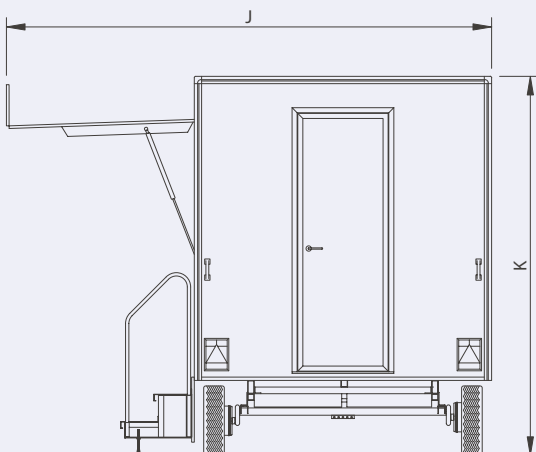

TOW MASTER

Colorado

Exhibition
Exhibition
Exhibition
Exhibition
Exhibition
Exhibition

The Colorado

The Colorado is our most popular display unit. With its 3 metre lift up flap and full length steps, it is a very welcoming unit that can be fully set up in minutes. It is available in a variety of sizes with a full range of optional extras.

Standard Features

- 3 metre lift up canopy
- Personnel door
- Recessed road lights
- Full length step and handrails
- Logo board
- Solid roof
- Spare wheel

Internal Dimensions

Length	Width	Height
3.6 metre (12')	2.2 metre (7'2")	2.2 metre (7'2")
4.2 metre (14')	2.2 metre (7'2")	2.2 metre (7'2")
4.8 metre (16')	2.2 metre (7'2")	2.2 metre (7'2")
5.5 metre (18')	2.2 metre (7'2")	2.2 metre (7'2")

Dimensions and Measurements

		REF	3.6 x 2.2M	4.2 x 2.2M	4.8 x 2.2M	5.5 x 2.2M
UNIT CLOSED	INTERNAL LENGTH	A	3600mm	4200mm	4800mm	5500mm
UNIT CLOSED	INTERNAL WIDTH	B	2200mm	2200mm	2200mm	2200mm
UNIT CLOSED	INTERNAL HEIGHT	C	2200mm	2200mm	2200mm	2200mm
UNIT CLOSED	OVERALL LENGTH	D	5004mm	5604mm	6204mm	6904mm
UNIT CLOSED	OVERALL WIDTH	E	2298mm	2298mm	2298mm	2298mm
UNIT CLOSED	OVERALL HEIGHT	F	2854mm	2854mm	2854mm	2854mm
UNIT CLOSED	FLOOR HEIGHT	G	600mm	600mm	600mm	600mm
UNIT OPEN	OVERALL LENGTH	H	6510mm	6740mm	7040mm	7390mm
UNIT OPEN	OVERALL WIDTH	J	3652mm	3652mm	3652mm	3652mm
UNIT OPEN	OVERALL HEIGHT	K	2854mm	2854mm	2854mm	2854mm
UNIT OPEN	FLAP WIDTH	L	2990mm	2990mm	2990mm	2990mm
UNIT OPEN	FLAP HEIGHT	M	1900mm	1900mm	1900mm	1900mm