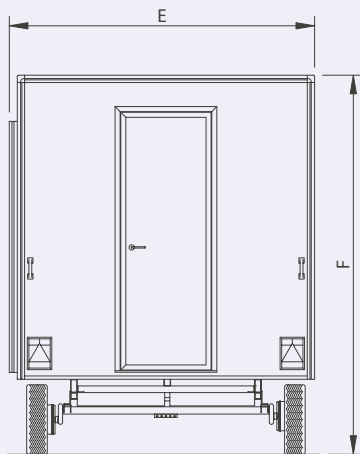

TOW MASTER

Colorado

Exhibition
Exhibition
Exhibition
Exhibition
Exhibition
Exhibition

The Colorado

The Colorado is our most popular display unit. With its 3 metre lift up flap and full length steps, it is a very welcoming unit that can be fully set up in minutes. It is available in a variety of sizes with a full range of optional extras.

Standard Features

- 3 metre lift up canopy
- Personnel door
- Recessed road lights
- Full length step and handrails
- Logo board
- Solid roof
- Spare wheel

Internal Dimensions

Length	Width	Height
3.6 metre (12')	2.2 metre (7'2")	2.2 metre (7'2")
4.2 metre (14')	2.2 metre (7'2")	2.2 metre (7'2")
4.8 metre (16')	2.2 metre (7'2")	2.2 metre (7'2")
5.5 metre (18')	2.2 metre (7'2")	2.2 metre (7'2")

Dimensions and Measurements

		REF	3.6 x 2.2M	4.2 x 2.2M	4.8 x 2.2M	5.5 x 2.2M
UNIT CLOSED	INTERNAL LENGTH	A	3600mm	4200mm	4800mm	5500mm
UNIT CLOSED	INTERNAL WIDTH	B	2200mm	2200mm	2200mm	2200mm
UNIT CLOSED	INTERNAL HEIGHT	C	2200mm	2200mm	2200mm	2200mm
UNIT CLOSED	OVERALL LENGTH	D	5004mm	5604mm	6204mm	6904mm
UNIT CLOSED	OVERALL WIDTH	E	2298mm	2298mm	2298mm	2298mm
UNIT CLOSED	OVERALL HEIGHT	F	2854mm	2854mm	2854mm	2854mm
UNIT CLOSED	FLOOR HEIGHT	G	600mm	600mm	600mm	600mm
UNIT OPEN	OVERALL LENGTH	H	6510mm	6740mm	7040mm	7390mm
UNIT OPEN	OVERALL WIDTH	J	3652mm	3652mm	3652mm	3652mm
UNIT OPEN	OVERALL HEIGHT	K	2854mm	2854mm	2854mm	2854mm
UNIT OPEN	FLAP WIDTH	L	2990mm	2990mm	2990mm	2990mm
UNIT OPEN	FLAP HEIGHT	M	1900mm	1900mm	1900mm	1900mm