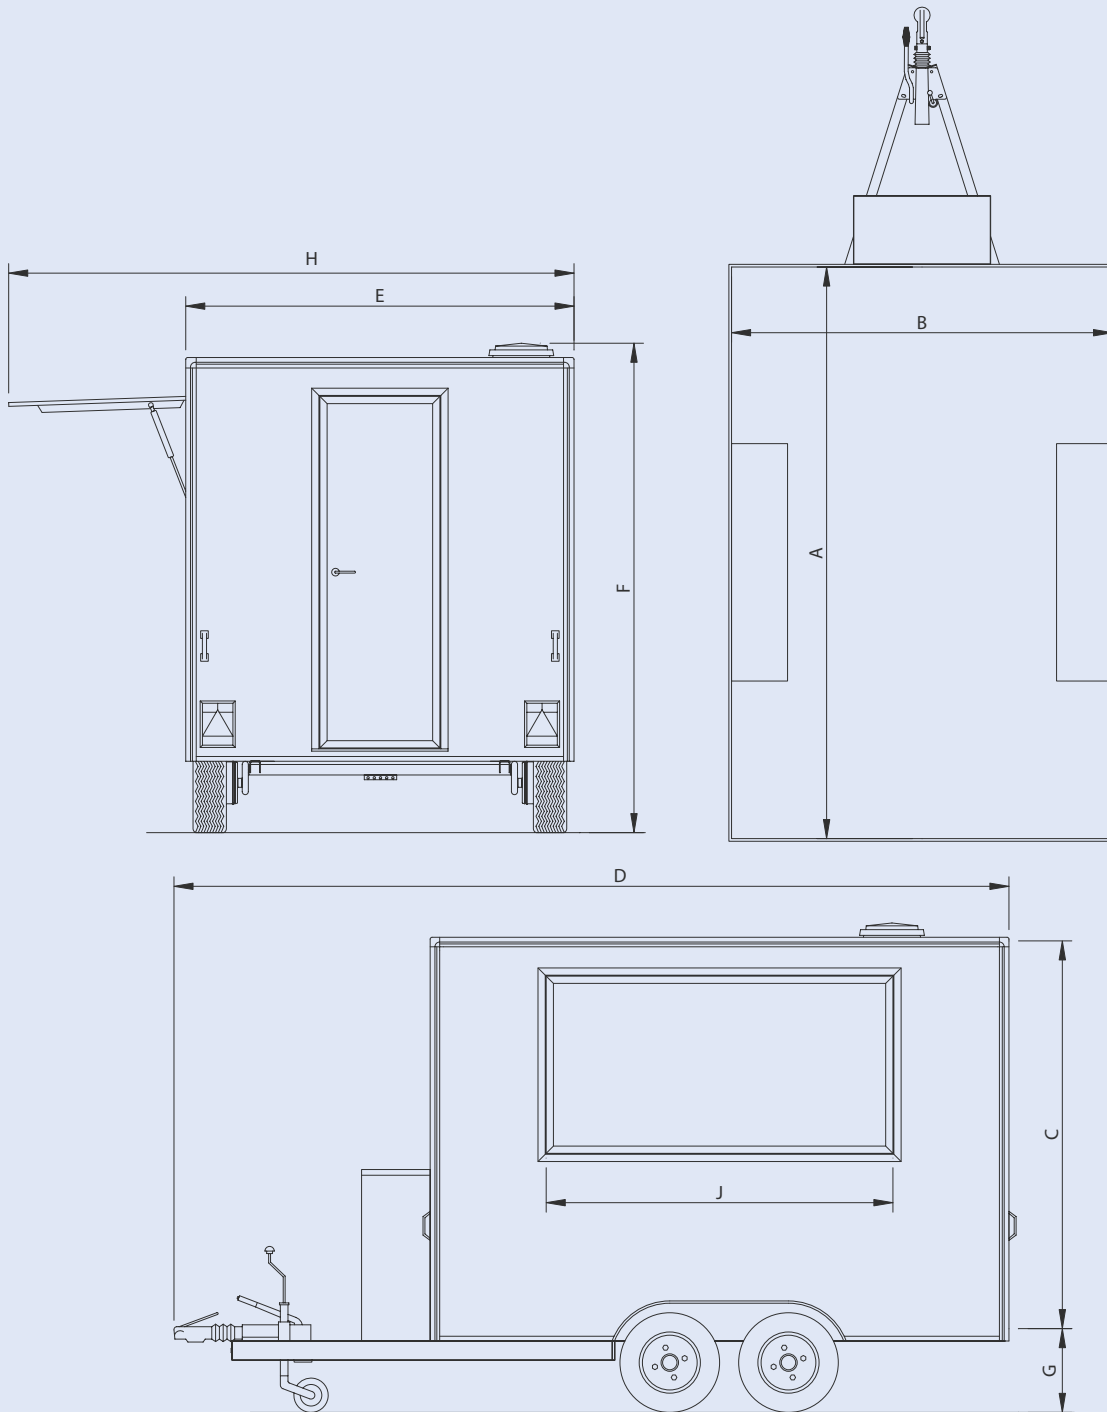

The Roadrunner range is our standard entry level catering trailer. They are available in a range of sizes from 2.4 meters to 4.8 meters, each 2 meters wide and 2 meters tall. These catering trailers are built on a robust steel chassis that is fully galvanized. The sides and roof are of 14mm dry freight panels which provide a smooth, easy to clean surface that can be painted or sign written. Roadrunner catering trailers include a large gas box, lockable hitch, 4 corner steadies, EC regulation recessed road lights and braking system with handbrake, heavy duty industrial vinyl flooring, laminated worktops, manual water pump and tap, stainless steel sinks, clean and waste water carriers, roof vent, Parry 6 gallon quick recovery boiler, sliding cupboard doors and a 6' serving hatch.

## Dimensions and Measurements

	REF	2.4 x 2M SINGLE	3 x 2M SINGLE	3 x 2M TANDEM	3.6 x 2M SINGLE	3.6 x 2M TANDEM	4.2 x 2M TANDEM
INTERNAL LENGTH	A	2400mm	3000mm	3000mm	3600mm	3600mm	4200mm
INTERNAL WIDTH	B	2000mm	2000mm	2000mm	2000mm	2000mm	2000mm
INTERNAL HEIGHT	C	2035mm	2035mm	2035mm	2035mm	2035mm	2035mm
OVERALL LENGTH	D	3783mm	4383mm	4383mm	4983mm	4983mm	5583mm
OVERALL WIDTH	E	2038mm	2038mm	2038mm	2038mm	2038mm	2038mm
OVERALL HEIGHT	F	2613mm	2613mm	2569mm	2613mm	2569mm	2569mm
FLOOR HEIGHT	G	484mm	484mm	440mm	484mm	440mm	440mm
OVERALL WIDTH (OPEN)	H	2967mm	2967mm	2967mm	2967mm	2967mm	2967mm
FLAP WIDTH (STD)	J	1830mm	1830mm	1830mm	2440mm	2440mm	2440mm
FLAP WIDTH (MAX)	J	2135mm	2745mm	2745mm	3355mm	3355mm	3355mm