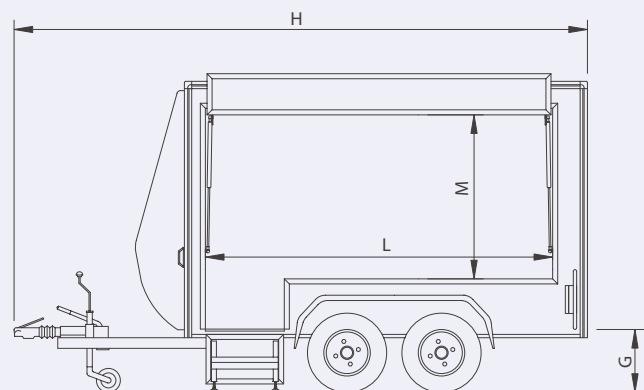

TOW MASTER

Arizona Exhibition

The Arizona

A small exhibition or merchandising trailer ideal for a limited budget or restricted space. This unit has an aerodynamic shaped front, translucent roof to allow light into the trailer, leaflet shelf and pvc wheel skirt, personnel step and personnel door. It has its wheels on the outside which allows for a lower floor height and increased stability when towing.

Standard Features

- Lift up canopy
- Fold out step
- Personnel door
- Aerodynamic front
- Logo board
- Leaflet shelf and wheel skirt
- Translucent roof
- Spare wheel

Internal Dimensions

Length	Width	Height
2.4 metre (8')	1.60 metre (5'4")	1.83 metre (6')
2.4 metre (8')	1.83 metre (6')	2.00 metre (6'6")
3.0 metre (10')	1.60 metre (5'4")	1.83 metre (6')
3.0 metre (10')	1.83 metre (6')	2.00 metre (6'6")
3.6 metre (12')	1.6 metre (5'4")	1.83 metre (6')
3.6 metre (12')	1.83 metre (6')	2.00 metre (6'6")

Dimensions and Measurements

		REF	3 x 1.6M	3.6 x 1.6M	3 x 1.8M	3.6 x 1.8M
UNIT CLOSED	INTERNAL LENGTH	A	3005mm	3615mm	3005mm	3615mm
UNIT CLOSED	INTERNAL WIDTH	B	1600mm	1600mm	1800mm	1800mm
UNIT CLOSED	INTERNAL HEIGHT	C	1830mm	1830mm	1980mm	1980mm
UNIT CLOSED	OVERALL LENGTH	D	4316mm	4926mm	4316mm	4926mm
UNIT CLOSED	OVERALL WIDTH	E	2086mm	2086mm	2286mm	2286mm
UNIT CLOSED	OVERALL HEIGHT	F	2341mm	2341mm	2491mm	2491mm
UNIT CLOSED	FLOOR HEIGHT	G	450mm	450mm	450mm	450mm
UNIT OPEN	OVERALL LENGTH	H	4316mm	4926mm	4316mm	4926mm
UNIT OPEN	OVERALL WIDTH	J	3154mm	3154mm	3354mm	3354mm
UNIT OPEN	OVERALL HEIGHT	K	2399mm	2399mm	2549mm	2549mm
UNIT OPEN	FLAP WIDTH	L	2614mm	2614mm	2614mm	2614mm
UNIT OPEN	FLAP HEIGHT	M	1280mm	1280mm	1280mm	1280mm