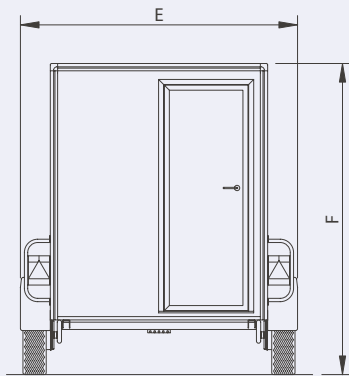

TOW MASTER

Arizona Exhibition

The Arizona

A small exhibition or merchandising trailer ideal for a limited budget or restricted space. This unit has an aerodynamic shaped front, translucent roof to allow light into the trailer, leaflet shelf and pvc wheel skirt, personnel step and personnel door. It has its wheels on the outside which allows for a lower floor height and increased stability when towing.

Standard Features

- Lift up canopy
- Fold out step
- Personnel door
- Aerodynamic front
- Logo board
- Leaflet shelf and wheel skirt
- Translucent roof
- Spare wheel

Internal Dimensions

Length	Width	Height
2.4 metre (8')	1.60 metre (5'4")	1.83 metre (6')
2.4 metre (8')	1.83 metre (6')	2.00 metre (6'6")
3.0 metre (10')	1.60 metre (5'4")	1.83 metre (6')
3.0 metre (10')	1.83 metre (6')	2.00 metre (6'6")
3.6 metre (12')	1.6 metre (5'4")	1.83 metre (6')
3.6 metre (12')	1.83 metre (6')	2.00 metre (6'6")

Dimensions and Measurements

		REF	3 x 1.6M	3.6 x 1.6M	3 x 1.8M	3.6 x 1.8M
UNIT CLOSED	INTERNAL LENGTH	A	3005mm	3615mm	3005mm	3615mm
UNIT CLOSED	INTERNAL WIDTH	B	1600mm	1600mm	1800mm	1800mm
UNIT CLOSED	INTERNAL HEIGHT	C	1830mm	1830mm	1980mm	1980mm
UNIT CLOSED	OVERALL LENGTH	D	4316mm	4926mm	4316mm	4926mm
UNIT CLOSED	OVERALL WIDTH	E	2086mm	2086mm	2286mm	2286mm
UNIT CLOSED	OVERALL HEIGHT	F	2341mm	2341mm	2491mm	2491mm
UNIT CLOSED	FLOOR HEIGHT	G	450mm	450mm	450mm	450mm
UNIT OPEN	OVERALL LENGTH	H	4316mm	4926mm	4316mm	4926mm
UNIT OPEN	OVERALL WIDTH	J	3154mm	3154mm	3354mm	3354mm
UNIT OPEN	OVERALL HEIGHT	K	2399mm	2399mm	2549mm	2549mm
UNIT OPEN	FLAP WIDTH	L	2614mm	2614mm	2614mm	2614mm
UNIT OPEN	FLAP HEIGHT	M	1280mm	1280mm	1280mm	1280mm