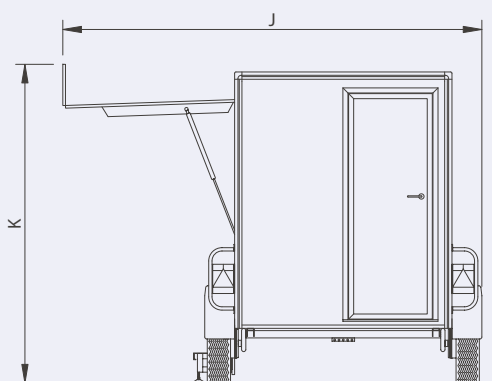

TOW MASTER

Arizona Exhibition

The Arizona

A small exhibition or merchandising trailer ideal for a limited budget or restricted space. This unit has an aerodynamic shaped front, translucent roof to allow light into the trailer, leaflet shelf and pvc wheel skirt, personnel step and personnel door. It has its wheels on the outside which allows for a lower floor height and increased stability when towing.

Standard Features

- Lift up canopy
- Fold out step
- Personnel door
- Aerodynamic front
- Logo board
- Leaflet shelf and wheel skirt
- Translucent roof
- Spare wheel

Internal Dimensions

Length	Width	Height
2.4 metre (8')	1.60 metre (5'4")	1.83 metre (6')
2.4 metre (8')	1.83 metre (6')	2.00 metre (6'6")
3.0 metre (10')	1.60 metre (5'4")	1.83 metre (6')
3.0 metre (10')	1.83 metre (6')	2.00 metre (6'6")
3.6 metre (12')	1.6 metre (5'4")	1.83 metre (6')
3.6 metre (12')	1.83 metre (6')	2.00 metre (6'6")

Dimensions and Measurements

		REF	3 x 1.6M	3.6 x 1.6M	3 x 1.8M	3.6 x 1.8M
UNIT CLOSED	INTERNAL LENGTH	A	3005mm	3615mm	3005mm	3615mm
UNIT CLOSED	INTERNAL WIDTH	B	1600mm	1600mm	1800mm	1800mm
UNIT CLOSED	INTERNAL HEIGHT	C	1830mm	1830mm	1980mm	1980mm
UNIT CLOSED	OVERALL LENGTH	D	4316mm	4926mm	4316mm	4926mm
UNIT CLOSED	OVERALL WIDTH	E	2086mm	2086mm	2286mm	2286mm
UNIT CLOSED	OVERALL HEIGHT	F	2341mm	2341mm	2491mm	2491mm
UNIT CLOSED	FLOOR HEIGHT	G	450mm	450mm	450mm	450mm
UNIT OPEN	OVERALL LENGTH	H	4316mm	4926mm	4316mm	4926mm
UNIT OPEN	OVERALL WIDTH	J	3154mm	3154mm	3354mm	3354mm
UNIT OPEN	OVERALL HEIGHT	K	2399mm	2399mm	2549mm	2549mm
UNIT OPEN	FLAP WIDTH	L	2614mm	2614mm	2614mm	2614mm
UNIT OPEN	FLAP HEIGHT	M	1280mm	1280mm	1280mm	1280mm