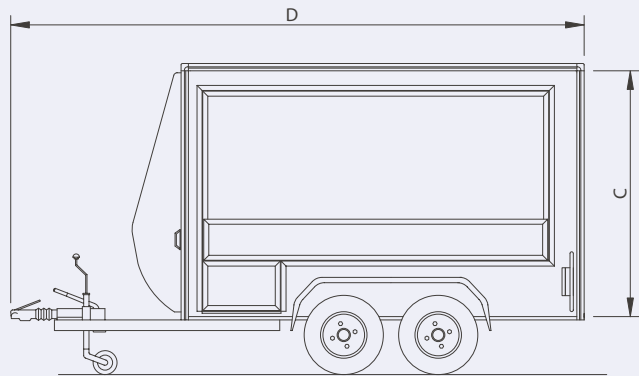

TOW MASTER

Arizona Exhibition

The Arizona

A small exhibition or merchandising trailer ideal for a limited budget or restricted space. This unit has an aerodynamic shaped front, translucent roof to allow light into the trailer, leaflet shelf and pvc wheel skirt, personnel step and personnel door. It has its wheels on the outside which allows for a lower floor height and increased stability when towing.

Standard Features

- Lift up canopy
- Fold out step
- Personnel door
- Aerodynamic front
- Logo board
- Leaflet shelf and wheel skirt
- Translucent roof
- Spare wheel

Internal Dimensions

Length	Width	Height
2.4 metre (8')	1.60 metre (5'4")	1.83 metre (6')
2.4 metre (8')	1.83 metre (6')	2.00 metre (6'6")
3.0 metre (10')	1.60 metre (5'4")	1.83 metre (6')
3.0 metre (10')	1.83 metre (6')	2.00 metre (6'6")
3.6 metre (12')	1.6 metre (5'4")	1.83 metre (6')
3.6 metre (12')	1.83 metre (6')	2.00 metre (6'6")

Dimensions and Measurements

		REF	3 x 1.6M	3.6 x 1.6M	3 x 1.8M	3.6 x 1.8M
UNIT CLOSED	INTERNAL LENGTH	A	3005mm	3615mm	3005mm	3615mm
UNIT CLOSED	INTERNAL WIDTH	B	1600mm	1600mm	1800mm	1800mm
UNIT CLOSED	INTERNAL HEIGHT	C	1830mm	1830mm	1980mm	1980mm
UNIT CLOSED	OVERALL LENGTH	D	4316mm	4926mm	4316mm	4926mm
UNIT CLOSED	OVERALL WIDTH	E	2086mm	2086mm	2286mm	2286mm
UNIT CLOSED	OVERALL HEIGHT	F	2341mm	2341mm	2491mm	2491mm
UNIT CLOSED	FLOOR HEIGHT	G	450mm	450mm	450mm	450mm
UNIT OPEN	OVERALL LENGTH	H	4316mm	4926mm	4316mm	4926mm
UNIT OPEN	OVERALL WIDTH	J	3154mm	3154mm	3354mm	3354mm
UNIT OPEN	OVERALL HEIGHT	K	2399mm	2399mm	2549mm	2549mm
UNIT OPEN	FLAP WIDTH	L	2614mm	2614mm	2614mm	2614mm
UNIT OPEN	FLAP HEIGHT	M	1280mm	1280mm	1280mm	1280mm